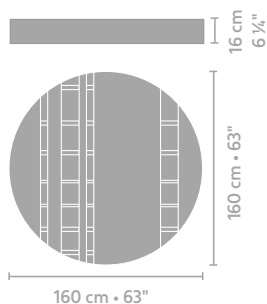

SPECIFICATIONS

Body: Anthracite textured steel and oak veneer in 'dark ebony'.

Mirror: Mirror glass in a bronze tint.

DIMENSIONS

Mirror 160 x 160

MAINTENANCE

All LINTELOO furniture has been made with love and care. Of course, we want you to enjoy it, for as long as possible. Proper maintenance will prolong its lifespan, which is why each piece of LINTELOO furniture comes with a maintenance instruction booklet, also available for download at linteloo.com. Detailed information on care and cleaning, including the recommended products, can also be found at linteloo-care.nl.