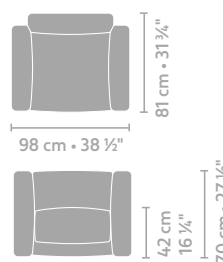

If you have any questions, please contact your LINTELOO dealer or LINTELOO's customer service department.

DIMENSIONS

armchair 98 x 81

metrage

10,67