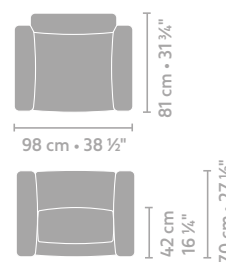

If you have any questions, please contact your LINTELOO dealer or LINTELOO's customer service department.

DIMENSIONS

armchair 98 x 81

metrage

10,67