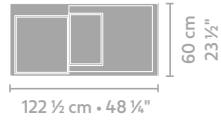

## DIMENSIONS

coffee table 122 x 120

coffee table 122 x 60

cabinet 190 x 45