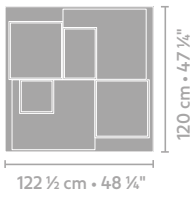

## DIMENSIONS

coffee table 122 x 120

coffee table 122 x 60

cabinet 190 x 45