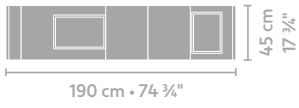

## DIMENSIONS

coffee table 122 x 120

coffee table 122 x 60

cabinet 190 x 45