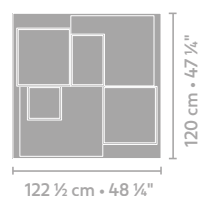

If you have any questions, please contact your LINTELOO dealer or LINTELOO's customer service department.

DIMENSIONS

coffee table 122 x 120