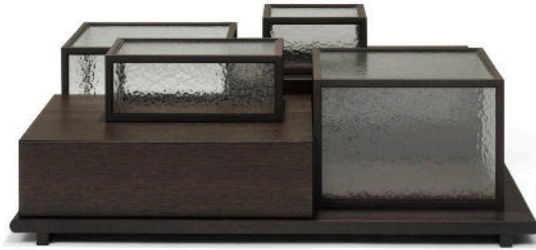

STACK

2024 ANTHONY GUERRÉE

DESIGN INSPIRATION

In his designs for LINTELOO, Anthony Guerrée is inspired by human actions, this time: stacking. Give toddlers some building blocks and, instinctively, they will start stacking. In his 'Stack' coffee table, Anthony plays with storage and display in the same, liberated way, using a rhythmic combination of oak veneer, subtly shimmering dark steel, and glass.

SPECIFICATIONS

Wood: 'Dark brown' stained oak veneer, finished with a matte lacquer.
'Stolp' and cabinet door: 'Dark brown' (textured) steel and glass.

MAINTENANCE

All LINTELOO furniture has been made with love and care. Of course, we want you to enjoy it, for as long as possible. Proper maintenance will prolong its lifespan, which is why each piece of LINTELOO furniture comes with a maintenance instruction booklet, also available for download at linteloo.com. Detailed information on care and cleaning, including the recommended products, can also be found at linteloo-care.nl