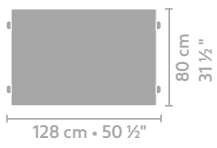

If you have any questions, please contact your LINTELOO dealer or LINTELOO's customer service department.

DIMENSIONS

cabinet 128 x 45

coffee table 128 x 80

coffee table 186 x 60