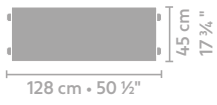

If you have any questions, please contact your LINTELOO dealer or LINTELOO's customer service department.

DIMENSIONS

cabinet 128 x 45

coffee table 128 x 80

coffee table 186 x 60