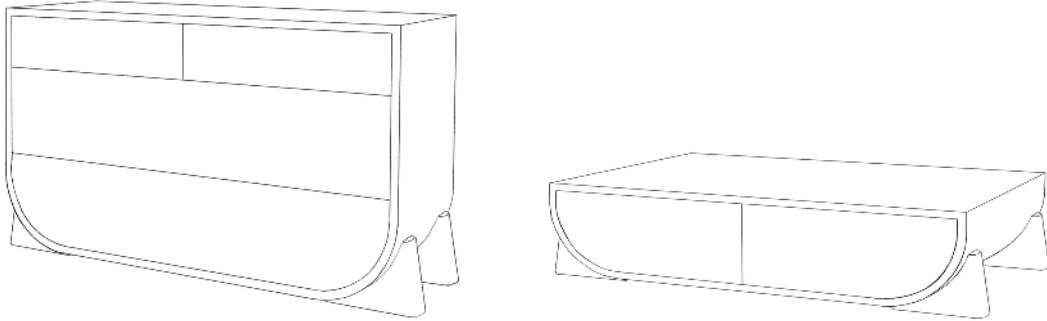

STALL

2024 ANTHONY GUERRÉE

DESIGN INSPIRATION

For his 'Stall' series, Anthony Guerrée was inspired by a simple yet ingenious tool: the wedge. From a crooked barndoor to a supertanker in dry dock—wedges keep the world balanced. In this multifunctional series, wedges of gold-veined Agadoro marble support the elegantly curved (storage) units.