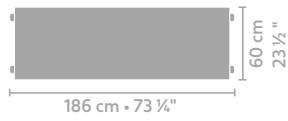

If you have any questions, please contact your LINTELOO dealer or LINTELOO's customer service department.

DIMENSIONS

cabinet 128 x 45

coffee table 128 x 80

coffee table 186 x 60