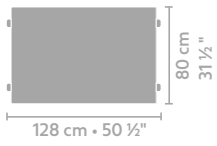

If you have any questions, please contact your LINTELOO dealer or LINTELOO's customer service department.

DIMENSIONS

cabinet 128 x 45

coffee table 128 x 80

coffee table 186 x 60