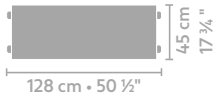

If you have any questions, please contact your LINTELOO dealer or LINTELOO's customer service department.

DIMENSIONS

cabinet 128 x 45

coffee table 128 x 80

coffee table 186 x 60