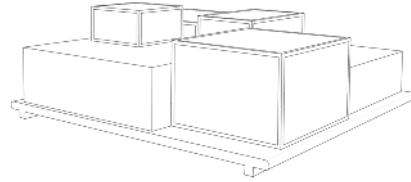

STACK

2024 ANTHONY GUERRÉE

DESIGN INSPIRATION

In his designs for LINTELOO, Anthony Guerrée is inspired by human actions, this time: stacking. Give toddlers some building blocks and, instinctively, they will start stacking. In his 'Stack' series—two coffee tables and a cabinet—Anthony plays with storage and display in the same, liberated way, using a rhythmic combination of oak veneer, subtly shimmering dark steel, and glass.