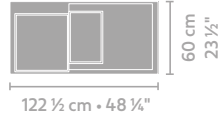

## DIMENSIONS

coffee table 122 x 120

coffee table 122 x 60

cabinet 190 x 45