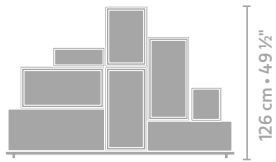

## DIMENSIONS

coffee table 122 x 120

coffee table 122 x 60

cabinet 190 x 45