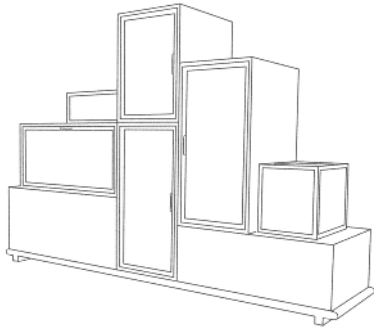

# STACK

2024 ANTHONY GUERRÉE

---

## DESIGN INSPIRATION

In his designs for LINTELOO, Anthony Guerrée is inspired by human actions, this time: stacking. Give toddlers some building blocks and, instinctively, they will start stacking. In his 'Stack' series—two coffee tables and a cabinet—Anthony plays with storage and display in the same, liberated way, using a rhythmic combination of oak veneer, subtly shimmering dark steel, and glass.

## DIMENSIONS

coffee table 122 x 120

coffee table 122 x 60

cabinet 190 x 45