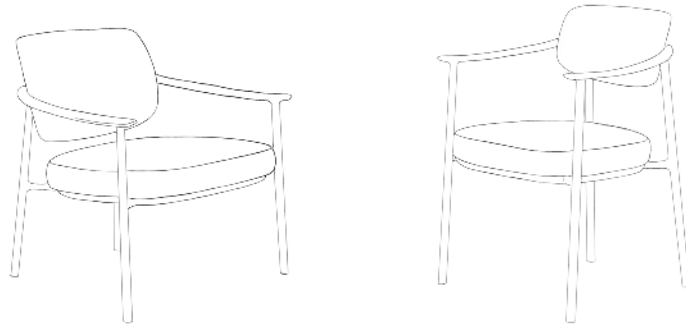

GENTLE

2024 SEBASTIAN HERKNER

DESIGN INSPIRATION

As Sebastian Herkner says: 'Design needs a human touch'. In his design 'Gentle'— an armchair and a dining chair—, this touch is truly tangible, because of the manufacturing process. By hand, craftsmen model clay moulds for each element, into which aluminium is subsequently die-cast. Place your hand on the armrest and you will feel the traces of their sculpting work. You are shaking hands with the makers, across the boundaries of time and countries.

SPECIFICATIONS

Frame: Cast aluminum.

Body: Wood with polyurethane foam.

Seat and base armchair: Metal frame, covered with cold foam in varying densities for optimum support and comfort, wrapped in polyester quilting, 100% cotton inner cover.

DIMENSIONS

77 cm • 30 1/4"

60 cm • 23 1/2"

armchair 77 x 70

dining chair 60 x 59

metrage (m)