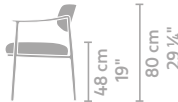

DIMENSIONS

77 cm • 30 1/4"

60 cm • 23 1/2"

armchair 77 x 70

dining chair 60 x 59

metrage (m)