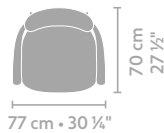

DIMENSIONS

77 cm • 30 1/4"

60 cm • 23 1/2"

armchair 77 x 70

dining chair 60 x 59

metrage (m)