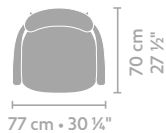

If you have any questions, please contact your LINTELOO dealer or LINTELOO's customer service department.

DIMENSIONS

armchair 77 x 70

dining chair 60 x 59

metrage (m) 2,31

1,32