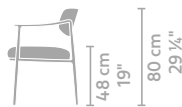

If you have any questions, please contact your LINTELOO dealer or LINTELOO's customer service department.

DIMENSIONS

armchair 77 x 70

dining chair 60 x 59

metrage (m) 2,31

1,32