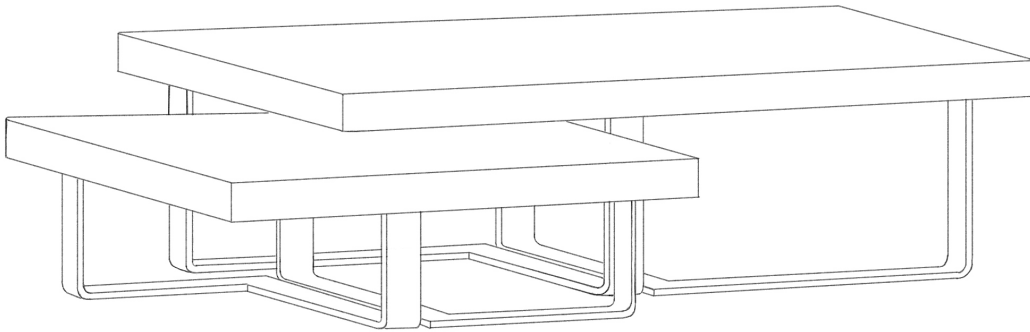

MALIBU

COFFEE/ARM TABLE

2022 JAN TE LINTELO

DESIGN INSPIRATION

'Malibu'—designed by Jan te Linteloo—lives up to its name. This beach city, close to down-town Los Angeles, has a host of architectural highlights, which are home to numerous film stars. They are attracted by the laid-back atmosphere of sun, sea, and beaches, which gave Malibu its nickname, 'the original Surf City'. It is precisely this combination of cool, relaxed and luxurious, that we see in this sofa: a comfortable body atop an elegant frame with subtle legs, that make the sofa look like it's floating on air.

SPECIFICATIONS

- Frame:** Powder-coated steel (bronze)
- Top coffee table:** Marble
- Top arm table:** Solid walnut
- Origin:** Hand made in the Netherlands & Italy.

OPTIONS

- Top:** Regatti-Stripe, Regatti-Point or Monaco. For an impression of LINTELOO's marbles, see 'Materials' at linteloo.com
- Special features:** For optimum versatility, legs can be easily repositioned.

DIMENSIONS