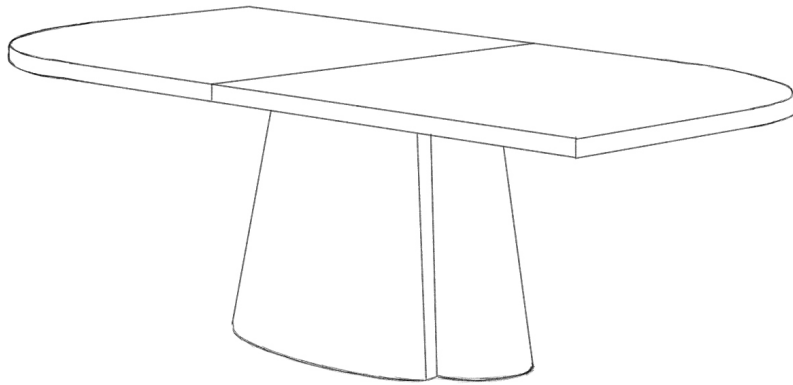

ALTER

2022 ANTHONY GUERRÉE

DESIGN INSPIRATION

At first glance, the ALTER table is a 'simple' design. And then, suddenly, your eye is caught by those subtle details that lift this practical table up: the way the oak veneer criss-crosses the top, that playful indentation in the conical leg, the interesting overall shape that allows for multiple placements.