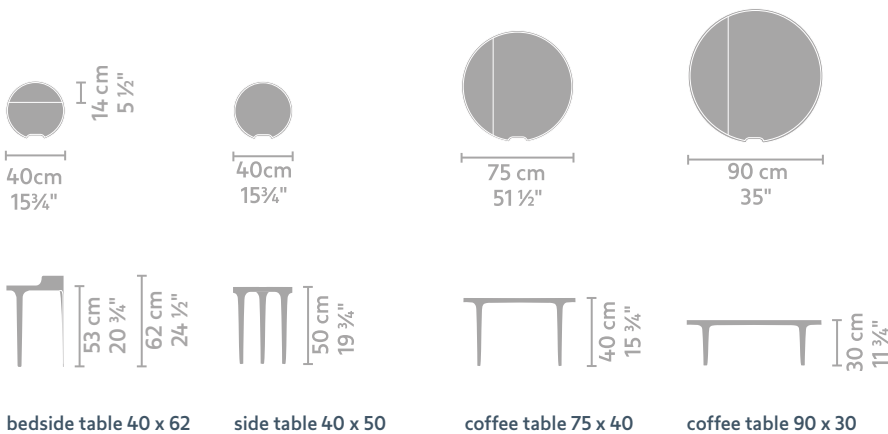

If you have any questions, please contact your LINTELOO dealer or LINTELOO's customer service department.

DIMENSIONS

VARIATIONS

Clamp bedside table 40 x 62 available in:

Monaco and walnut

Zebrino and walnut