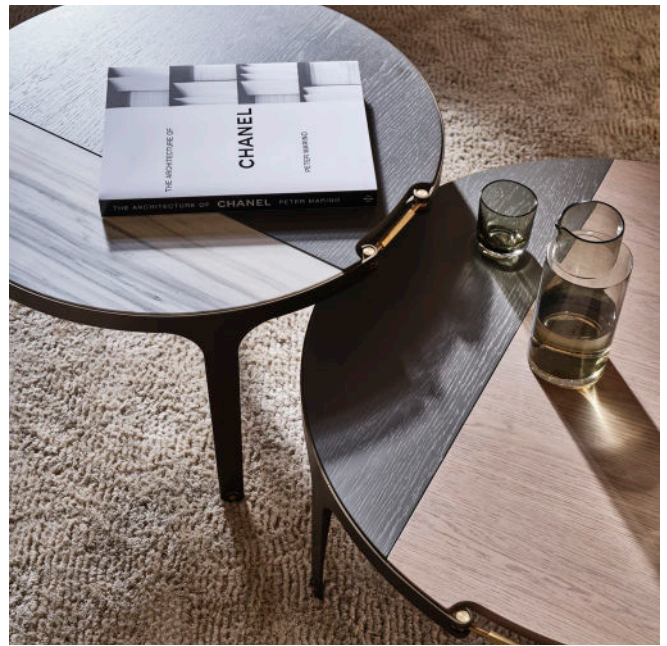

CLAMP

DESIGNED BY SJOERD VROONLAND

Sjoerd Vroonland (1985) studied at the Wood and Furniture College in Rotterdam and also graduated from ArteZ Academy, specializing in product design. Today, Vroonland runs his own label from his atelier in Amsterdam. His innovative products are inspired by classic designs and are created using materials, techniques and shapes that we are all familiar with. From the archetypal saddle to the antique clothespin, Vroonland uses the best features of timehonoured design and finds new ways to apply them, combining contrasting materials. Instead of hiding all the 'technical' details, the designer focuses on the beauty of structure and construction: the materials are uncompromised and the line of work can be clearly seen. The result is a pure and poetic dialogue between craft, innovation and modern-day living.