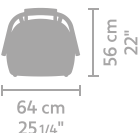

## AFMETINGEN

dining chair low

dining bench low 115 x 54

dining bench low 153 x 56

dining bench low 155 x 60  
back cushion included

dining chair high

dining bench high 115 x 54

dining bench high 153 x 56

dining bench high 155 x 60  
back cushion included

armchair

dining table low 108 x 108

dining table low 198 x 88

dining table low 258 x 88

dining table high 108 x 108

dining table high 198 x 88

dining table high 258 x 88