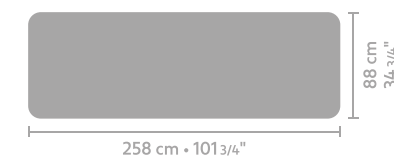

## AFMETINGEN

dining chair low

dining bench low 115 x 54

dining bench low 153 x 56

dining bench low 155 x 60  
back cushion included

dining chair high

dining bench high 115 x 54

dining bench high 153 x 56

dining bench high 155 x 60  
back cushion included

armchair

dining table low 108 x 108

dining table low 198 x 88

dining table low 258 x 88

dining table high 108 x 108

dining table high 198 x 88

dining table high 258 x 88