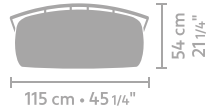

## AFMETINGEN

dining chair low

dining bench low 115 x 54

dining bench low 153 x 56

dining bench low 155 x 60  
back cushion included

dining chair high

dining bench high 115 x 54

dining bench high 153 x 56