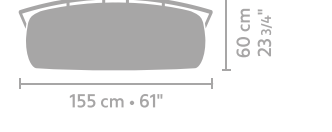

## AFMETINGEN

dining chair low

dining bench low 115 x 54

dining bench low 153 x 56

dining bench low 155 x 60  
back cushion included

dining chair high

dining bench high 115 x 54

dining bench high 153 x 56

dining bench high 155 x 60  
back cushion included

armchair

dining table low 108 x 108

dining table low 198 x 88

dining table low 258 x 88

dining table high 108 x 108

dining table high 198 x 88

dining table high 258 x 88