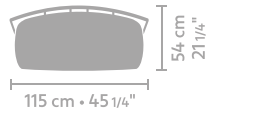

## AFMETINGEN

dining chair low

dining bench low 115 x 54

dining bench low 153 x 56

dining bench low 155 x 60  
back cushion included

dining chair high

dining bench high 115 x 54

dining bench high 153 x 56

dining bench high 155 x 60  
back cushion included

armchair

dining table low 108 x 108

dining table low 198 x 88

dining table low 258 x 88

dining table high 108 x 108

dining table high 198 x 88

dining table high 258 x 88