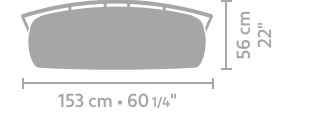

## AFMETINGEN

dining chair low

dining bench low 115 x 54

dining bench low 153 x 56

dining bench low 155 x 60  
back cushion included

dining chair high

dining bench high 115 x 54

dining bench high 153 x 56

dining bench high 155 x 60  
back cushion included

armchair

dining table low 108 x 108

dining table low 198 x 88

dining table low 258 x 88

dining table high 108 x 108

dining table high 198 x 88

dining table high 258 x 88