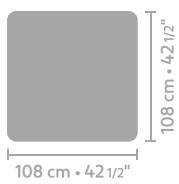

## AFMETINGEN

dining chair low

dining bench low 115 x 54

dining bench low 153 x 56

dining bench low 155 x 60  
back cushion included

dining chair high

dining bench high 115 x 54

dining bench high 153 x 56

dining bench high 155 x 60  
back cushion included

armchair

dining table low 108 x 108

dining table low 198 x 88

dining table low 258 x 88

dining table high 108 x 108

dining table high 198 x 88

dining table high 258 x 88