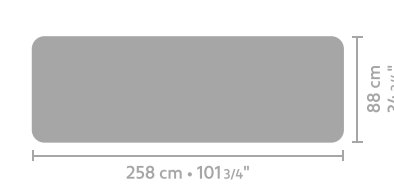

## AFMETINGEN

dining chair low

dining bench low 115 x 54

dining bench low 153 x 56

dining bench low 155 x 60  
back cushion included

dining chair high

dining bench high 115 x 54

dining bench high 153 x 56

dining bench high 155 x 60  
back cushion included

armchair

dining table low 108 x 108

dining table low 198 x 88

dining table low 258 x 88

dining table high 108 x 108

dining table high 198 x 88

dining table high 258 x 88