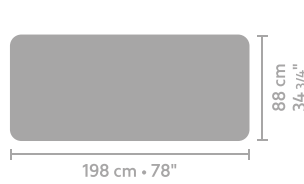

## AFMETINGEN

dining chair low

dining bench low 115 x 54

dining bench low 153 x 56

dining bench low 155 x 60  
back cushion included

dining chair high

dining bench high 115 x 54

dining bench high 153 x 56

dining bench high 155 x 60  
back cushion included

armchair

dining table low 108 x 108

dining table low 198 x 88

dining table low 258 x 88

dining table high 108 x 108

dining table high 198 x 88

dining table high 258 x 88