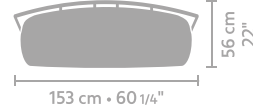

## AFMETINGEN

dining chair low

dining bench low 115 x 54

dining bench low 153 x 56

dining bench low 155 x 60  
back cushion included

dining chair high

dining bench high 115 x 54

dining bench high 153 x 56