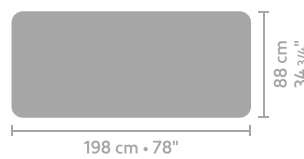

AFMETINGEN

dining chair high

dining bench high 115 x 54

dining bench high 153 x 56

dining bench high 155 x 60
back cushion included