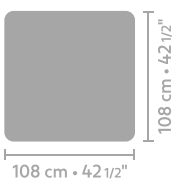

## AFMETINGEN

dining chair low

dining bench low 115 x 54

dining bench low 153 x 56

dining bench low 155 x 60  
back cushion included

dining chair high

dining bench high 115 x 54

dining bench high 153 x 56

dining bench high 155 x 60  
back cushion included

armchair

dining table low 108 x 108

dining table low 198 x 88

dining table low 258 x 88

dining table high 108 x 108

dining table high 198 x 88

dining table high 258 x 88