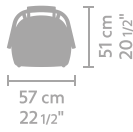

## AFMETINGEN

dining chair low

dining bench low 115 x 54

dining bench low 153 x 56

dining bench low 155 x 60  
back cushion included

dining chair high

dining bench high 115 x 54

dining bench high 153 x 56