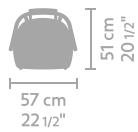

## AFMETINGEN

dining chair low

dining bench low 115 x 54

dining bench low 153 x 56

dining bench low 155 x 60  
back cushion included

dining chair high

dining bench high 115 x 54

dining bench high 153 x 56