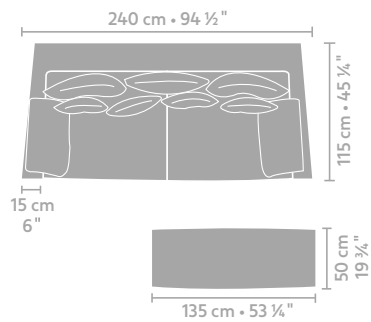

CONFIGURATIE 1

- 3 seater
- Ottoman 135x50