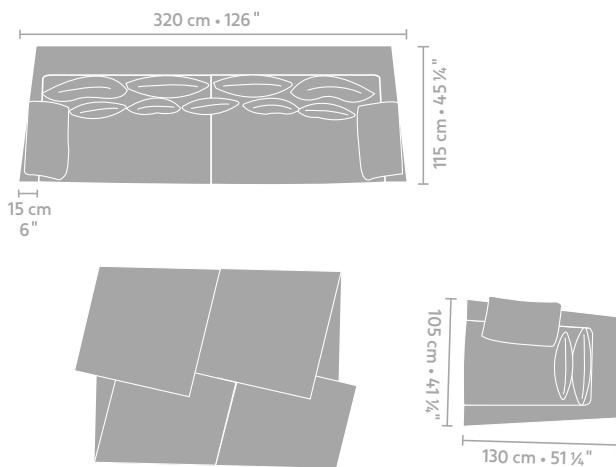

CONFIGURATIE 3

- 5 Seater
- Big armchair
- 2x San 160x100