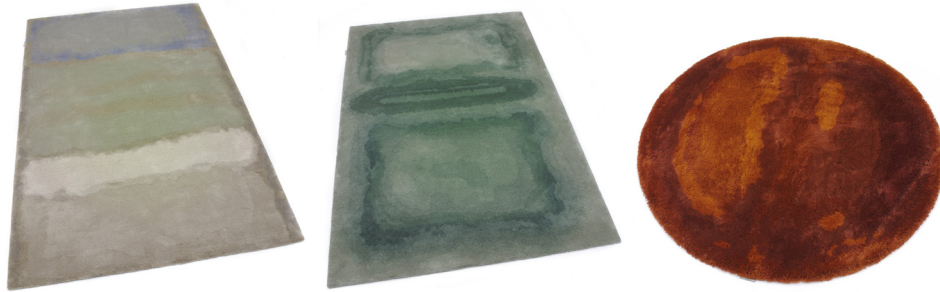

CHALK / MOSS / GRAVEL

2019 MIRJAM BOON

DESIGN INSPIRATION

There is only one thing better than walking barefoot on a sandy beach: walking barefoot on a woollen carpet. And it is precisely the juxtaposition between gritty materials like chalk and gravel and the sensual softness of natural wool, that inspired Mirjam Boon to design her 'Chalk' and 'Gravel' carpets, with their abstract, 'stony' motifs. Just as interesting is the visual softness of moss, translated into wool: the perfect inspiration for 'Moss'.

SPECIFICATIONS

Material: 100% New Zealand wool

Production method: Machine tufted

OPTIONS

Pile: 20 or 34mm

Special features: Each Chalk, Moss or Gravel rug is custom-made. The rectangular rugs (Chalk and Moss) can be ordered in any size up to 400x600cm (the ratio will always be 2:3). The circular rug (Gravel) can be ordered in any circle size up to Ø 400cm.