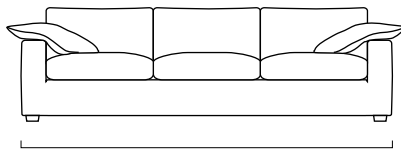

Easy Living

Linteloo Lab 1994

Side view

Section view

Top view

Ottoman Side view

4 Seater

3.5 Seater

3 Seater

2.5 Seater

Element 147 - 2 Arms

Loveseat

Armchair

Happy Living

13 cm

84

2.5 Seater - 0 Arm L/R

Element 110 - 0 Arm L/R
1 Seat Cover

Corner Top View
Top view

100 cm

Longchair - 1 Arm L/R
Top view

160 cm

108 cm

Ottoman 110
Top view