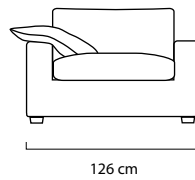

Easy Living

Linteloo Lab 1994

Side view

Section view

Top view

Ottoman Side view

4 Seater

3.5 Seater

3 Seater

2.5 Seater

Element 147 - 2 Arms

Loveseat

Armchair

Happy Living

13 cm

84

2.5 Seater - 0 Arm L/R

Element 110 - 0 Arm L/R
1 Seat Cover

Corner Top View
Top view

100 cm

Longchair - 1 Arm L/R
Top view

160 cm

108 cm

Ottoman 110
Top view

Ottoman 75
Top view

75 cm

Ottoman 60
Top view

60 cm

Arm Cushion

55 cm