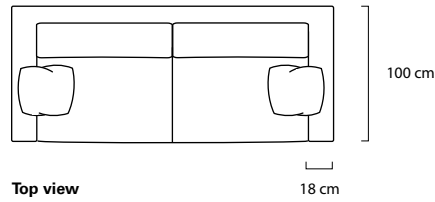

Easy Living

Linteloo Lab 1994

Side view

Section view

Top view

Ottoman Side view

4 Seater

3.5 Seater

3 Seater

2.5 Seater

Element 147 - 2 Arms

Loveseat

Armchair

Happy Living

13 cm

84

2.5 Seater - 0 Arm L/R

Element 110 - 0 Arm L/R
1 Seat Cover

Corner Top View
Top view

100 cm

Longchair - 1 Arm L/R
Top view

160 cm

108 cm

Ottoman 110
Top view

Ottoman 75
Top view

75 cm

Ottoman 60
Top view

60 cm

Arm Cushion

55 cm