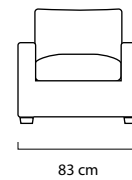

Easy Living

Linteloo Lab 1994

Side view

Section view

Top view

Ottoman Side view

4 Seater

3.5 Seater

3 Seater

2.5 Seater

Element 147 - 2 Arms

Loveseat

Armchair

Happy Living

13 cm

84

2.5 Seater - 0 Arm L/R

Element 110 - 0 Arm L/R
1 Seat Cover

Corner Top View
Top view

100 cm

Longchair - 1 Arm L/R
Top view

160 cm

108 cm

Ottoman 110
Top view

Ottoman 75
Top view

75 cm

Ottoman 60
Top view

60 cm

Arm Cushion

55 cm