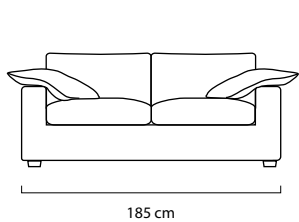

Easy Living

Linteloo Lab 1994

Side view

Section view

Top view

Ottoman Side view

4 Seater

3.5 Seater

3 Seater

2.5 Seater

Element 147 - 2 Arms

Loveseat

Armchair

Happy Living

13 cm

84

2.5 Seater - 0 Arm L/R

Element 110 - 0 Arm L/R
1 Seat Cover

Corner Top View
Top view

100 cm

Longchair - 1 Arm L/R
Top view

160 cm

108 cm

Ottoman 110
Top view

Ottoman 75
Top view

75 cm

Ottoman 60
Top view

60 cm

Arm Cushion

55 cm