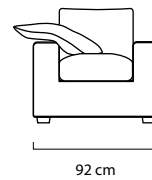

Easy Living

Linteloo Lab 1994

Side view

Section view

Top view

Ottoman Side view

4 Seater

3.5 Seater

3 Seater

2.5 Seater

Element 147 - 2 Arms

Loveseat

Armchair

Happy Living

13 cm

84

2.5 Seater - 0 Arm L/R

Element 110 - 0 Arm L/R
1 Seat Cover

Corner Top View
Top view

100 cm

Longchair - 1 Arm L/R
Top view

160 cm

108 cm

Ottoman 110
Top view

Ottoman 75
Top view

75 cm

Ottoman 60
Top view

60 cm

Arm Cushion

55 cm