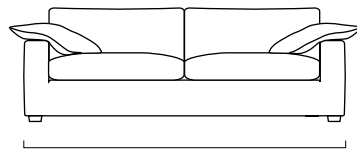

Easy Living

Linteloo Lab 1994

Side view

Section view

Top view

Ottoman Side view

4 Seater

3.5 Seater

3 Seater

2.5 Seater

Element 147 - 2 Arms

Loveseat

Armchair

Happy Living

13 cm

84

2.5 Seater - 0 Arm L/R

Element 110 - 0 Arm L/R
1 Seat Cover

Corner Top View
Top view

100 cm

Longchair - 1 Arm L/R
Top view

160 cm

108 cm

Ottoman 110
Top view