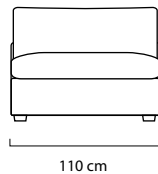

3 Seater

2.5 Seater

Element 147 - 2 Arms

Loveseat

Armchair

Happy Living

13 cm

84

2.5 Seater - 0 Arm L/R

Element 110 - 0 Arm L/R
1 Seat Cover

Corner Top View
Top view

100 cm

Longchair - 1 Arm L/R
Top view

160 cm

108 cm

Ottoman 110
Top view

Ottoman 75
Top view

75 cm

Ottoman 60
Top view

60 cm

Arm Cushion

55 cm