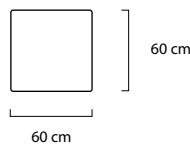

3 Seater

2.5 Seater

Element 147 - 2 Arms

Loveseat

Armchair

Happy Living

13 cm

84

2.5 Seater - 0 Arm L/R

Element 110 - 0 Arm L/R
1 Seat Cover

Corner Top View
Top view

100 cm

Longchair - 1 Arm L/R
Top view

160 cm

108 cm

Ottoman 110
Top view

Ottoman 75
Top view

75 cm

Ottoman 60
Top view

60 cm

Arm Cushion

55 cm