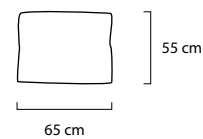

3 Seater

2.5 Seater

Element 147 - 2 Arms

Loveseat

Armchair

Happy Living

13 cm

84

2.5 Seater - 0 Arm L/R

Element 110 - 0 Arm L/R
1 Seat Cover

Corner Top View
Top view

100 cm

Longchair - 1 Arm L/R
Top view

160 cm

108 cm

Ottoman 110
Top view

Ottoman 75
Top view

75 cm

Ottoman 60
Top view

60 cm

Arm Cushion

55 cm