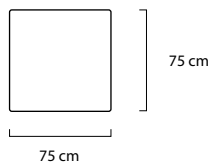

3 Seater

2.5 Seater

Element 147 - 2 Arms

Loveseat

Armchair

Happy Living

13 cm

84

2.5 Seater - 0 Arm L/R

Element 110 - 0 Arm L/R
1 Seat Cover

Corner Top View
Top view

100 cm

Longchair - 1 Arm L/R
Top view

160 cm

108 cm

Ottoman 110
Top view

Ottoman 75
Top view

75 cm

Ottoman 60
Top view

60 cm

Arm Cushion

55 cm