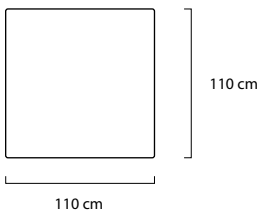

3 Seater

2.5 Seater

Element 147 - 2 Arms

Loveseat

Armchair

Happy Living

13 cm

84

2.5 Seater - 0 Arm L/R

Element 110 - 0 Arm L/R
1 Seat Cover

Corner Top View
Top view

100 cm

Longchair - 1 Arm L/R
Top view

160 cm

108 cm

Ottoman 110
Top view

Ottoman 75
Top view

75 cm

Ottoman 60
Top view

60 cm

Arm Cushion

55 cm