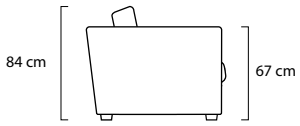

Easy Living

Linteloo Lab 1994

Side view

Section view

Top view

Ottoman Side view

4 Seater

3.5 Seater

3 Seater

2.5 Seater

Element 147 - 2 Arms

Loveseat

Armchair

Happy Living

13 cm

84

2.5 Seater - 0 Arm L/R

Element 110 - 0 Arm L/R
1 Seat Cover

Corner Top View
Top view

100 cm

Longchair - 1 Arm L/R
Top view

160 cm

108 cm

Ottoman 110
Top view

Ottoman 75
Top view

75 cm

Ottoman 60
Top view

60 cm

Arm Cushion

55 cm