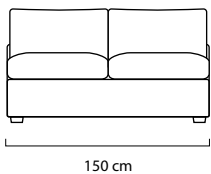

Easy Living

Linteloo Lab 1994

Side view

Section view

Top view

Ottoman Side view

4 Seater

3.5 Seater

3 Seater

2.5 Seater

Element 147 - 2 Arms

Loveseat

Armchair

Happy Living

13 cm

84

2.5 Seater - 0 Arm L/R

Element 110 - 0 Arm L/R
1 Seat Cover

Corner Top View
Top view

100 cm

Longchair - 1 Arm L/R
Top view

160 cm

108 cm

Ottoman 110
Top view

Ottoman 75
Top view

75 cm

Ottoman 60
Top view

60 cm

Arm Cushion

55 cm