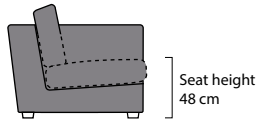

Easy Living

Linteloo Lab 1994

Side view

Section view

Top view

Ottoman Side view

4 Seater

3.5 Seater

3 Seater

2.5 Seater

Element 147 - 2 Arms

Loveseat

Armchair

Happy Living

13 cm

84

2.5 Seater - 0 Arm L/R

Element 110 - 0 Arm L/R
1 Seat Cover

Corner Top View
Top view

100 cm

Longchair - 1 Arm L/R
Top view

160 cm

108 cm

Ottoman 110
Top view

Ottoman 75
Top view

75 cm

Ottoman 60
Top view

60 cm

Arm Cushion

55 cm