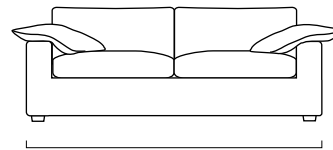

Easy Living

Linteloo Lab 1994

Side view

Section view

Top view

Ottoman Side view

4 Seater

3.5 Seater

3 Seater

2.5 Seater

Element 147 - 2 Arms

Loveseat

Armchair

Happy Living

13 cm

84

2.5 Seater - 0 Arm L/R

Element 110 - 0 Arm L/R
1 Seat Cover

Corner Top View
Top view

100 cm

Longchair - 1 Arm L/R
Top view

160 cm

108 cm

Ottoman 110
Top view

Ottoman 75
Top view

75 cm

Ottoman 60
Top view

60 cm

Arm Cushion

55 cm