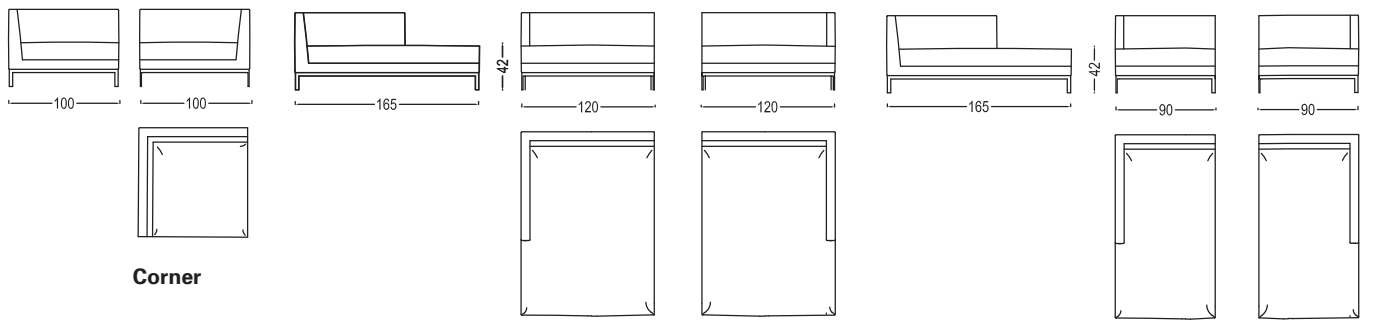

4 seater
1 right small arm

3,5 seater
1 left small arm

3,5 seater
1 right small arm

3 seater
1 left small arm

3 seater
1 right small arm

2,5 seater
1 left small arm

2,5 seater
1 right small arm

Element 100
1 left small arm

Element 100
1 right small arm

Relax

Jan des Bouvrie 2016

4 seater - 0 arm

3,5 seater - 0 arm

3 seater - 0 arm

2,5 seater - 0 arm

Central

Corner

Left longchair

Right longchair

Left longchair

Right longchair

Optional cushion
97x67

Optional cushion
67x67

Optional cushion
50x50