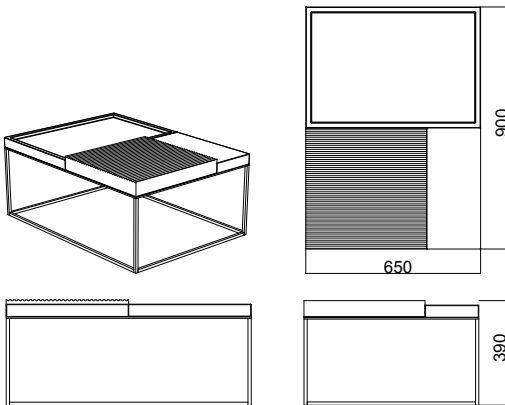

## Terrace

Sebastian Herkner 2016

**Coffeetable 135 x 90 cm**

**Coffeetable 90 x 90 cm**

**Coffeetable 90 x 65 cm**

**Coffeetable 90 x 45 cm**

**Coffeetable 90 x 20 cm**

**Coffeetable 85 x 45 cm**

**Coffeetable 65 x 45 cm**