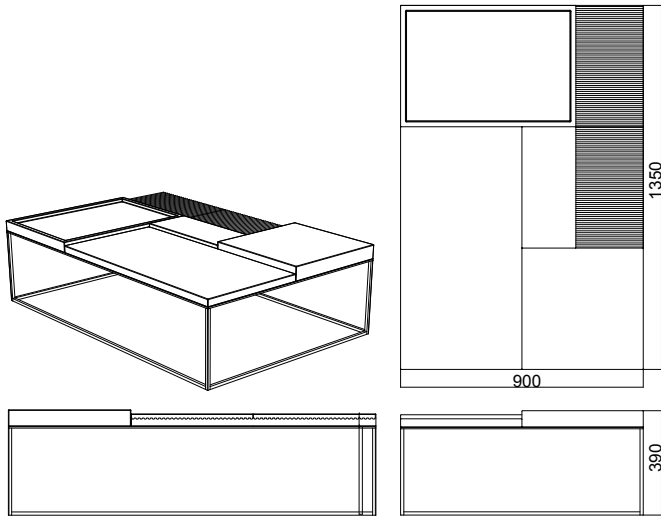

## Terrace

Sebastian Herkner 2016

**Coffeetable 135 x 90 cm**

**Coffeetable 90 x 90 cm**

**Coffeetable 90 x 65 cm**

**Coffeetable 90 x 45 cm**

**Coffeetable 90 x 20 cm**

**Coffeetable 85 x 45 cm**

**Coffeetable 65 x 45 cm**