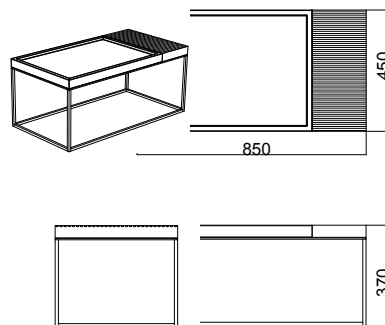

## Terrace

Sebastian Herkner 2016

**Coffeetable 135 x 90 cm**

**Coffeetable 90 x 90 cm**

**Coffeetable 90 x 65 cm**

**Coffeetable 90 x 45 cm**

**Coffeetable 90 x 20 cm**

**Coffeetable 85 x 45 cm**

**Coffeetable 65 x 45 cm**