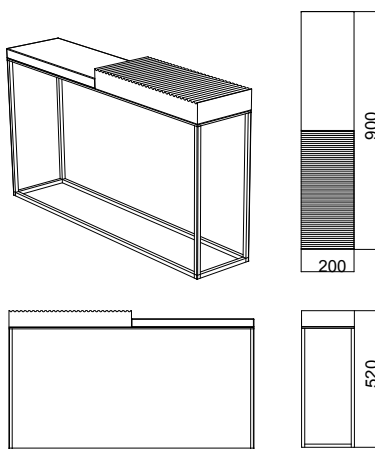

## Terrace

Sebastian Herkner 2016

**Coffeetable 135 x 90 cm**

**Coffeetable 90 x 90 cm**

**Coffeetable 90 x 65 cm**

**Coffeetable 90 x 45 cm**

**Coffeetable 90 x 20 cm**

**Coffeetable 85 x 45 cm**

**Coffeetable 65 x 45 cm**