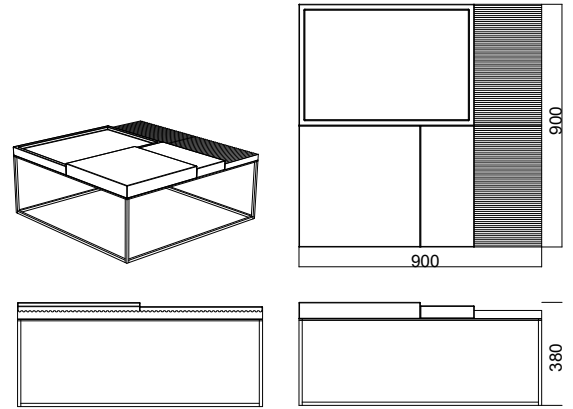

## Terrace

Sebastian Herkner 2016

**Coffeetable 135 x 90 cm**

**Coffeetable 90 x 90 cm**

**Coffeetable 90 x 65 cm**

**Coffeetable 90 x 45 cm**

**Coffeetable 90 x 20 cm**

**Coffeetable 85 x 45 cm**

**Coffeetable 65 x 45 cm**