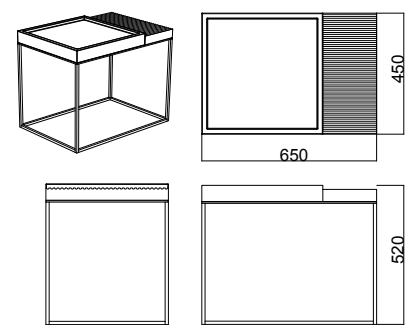

## Terrace

Sebastian Herkner 2016

**Coffeetable 135 x 90 cm**

**Coffeetable 90 x 90 cm**

**Coffeetable 90 x 65 cm**

**Coffeetable 90 x 45 cm**

**Coffeetable 90 x 20 cm**

**Coffeetable 85 x 45 cm**

**Coffeetable 65 x 45 cm**