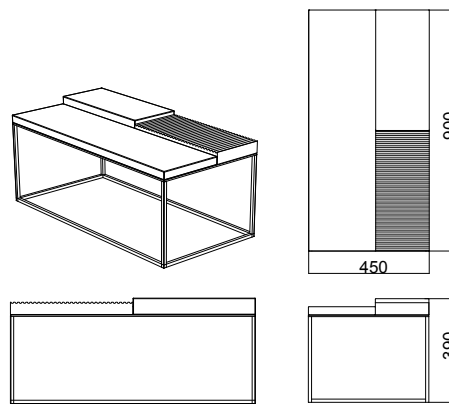

## Terrace

Sebastian Herkner 2016

**Coffeetable 135 x 90 cm**

**Coffeetable 90 x 90 cm**

**Coffeetable 90 x 65 cm**

**Coffeetable 90 x 45 cm**

**Coffeetable 90 x 20 cm**

**Coffeetable 85 x 45 cm**

**Coffeetable 65 x 45 cm**