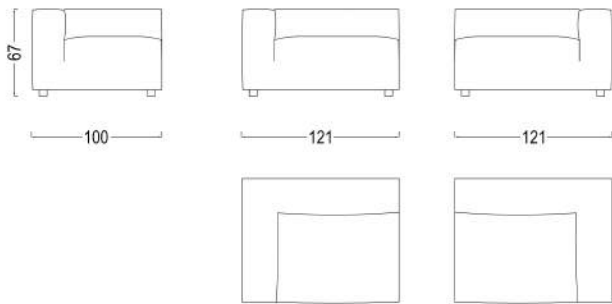

The feel good factor

**Southampton**

Linteloo Lab 2015

**Corner**

**Corner**

**Right rectangular corner**

**Left rectangular corner**

## Southampton

Linteloo Lab 2015

**Undeep lateral unit with high arm**

**Element 100 - 1 arm L / R**

**Element 121 - 1 arm L / R**

**Element 142 - 1 arm L / R**

**Deep lateral unit with high arm**

**Element 100 - 1 arm L / R**

**Back cushion  
75x55**

**Back cushion  
60x55**

**Cushion  
48x48**