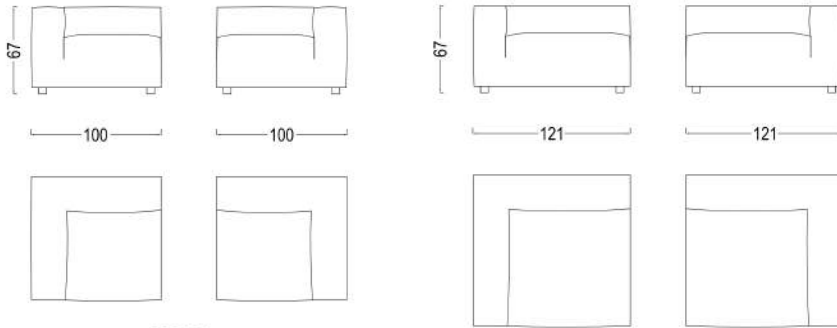

The feel good factor

**Southampton**

Linteloo Lab 2015

**Corner**

**Corner**

**Right rectangular corner**

**Left rectangular corner**

## Southampton

Linteloo Lab 2015

**Undeep lateral unit with high arm**

**Element 100 - 1 arm L / R**

**Element 121 - 1 arm L / R**

**Element 142 - 1 arm L / R**

**Deep lateral unit with high arm**

**Element 100 - 1 arm L / R**

**Back cushion  
75x55**

**Back cushion  
60x55**

**Cushion  
48x48**