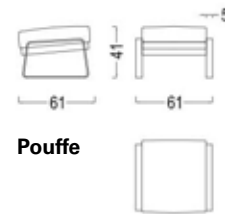

Kone

Anders Nørgaard 2012

Sofa's

2 seater - 2 cushions

3 seater - 2 cushions

4 seater - 3 cushions

High armchair

Low armchair