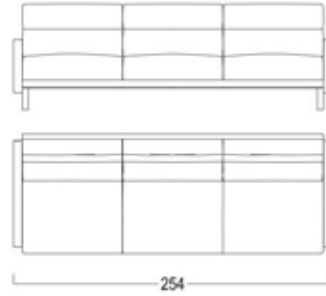

Kone

Anders Nørgaard 2012

Sofa's

2 seater - 2 cushions

3 seater - 2 cushions

4 seater - 3 cushions

High armchair

Low armchair