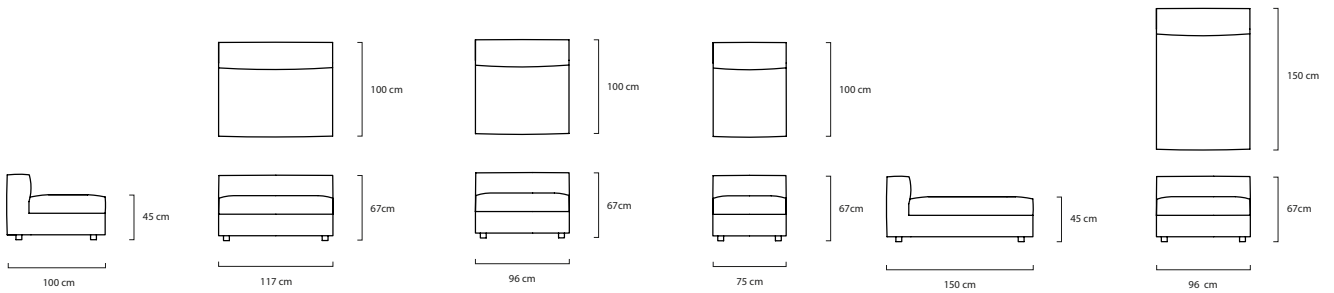

Hamptons

Linteloo Lab 2014

Deep - central unit

Undeep - central unit

Chaiselongue - central unit

Undeep - high large arm

Deep - high large arm

Undeep - low large arm

Deep - low large arm

Pouf 117 x 121

Pouf 96 x 121

Pouf 75 x 121

Pouf 117 x 100

Pouf 96 x 100

Pouf 75 x 100

Corner 100 x 100

Corner 100 x 121

Corner 121 x 121

Element 138 x 121

Element 138 x 155

Round terminal

**Footstool round
half ottoman**

Hamptons

Linteloo Lab 2014

Back cushion
117 x 55 cm

Back cushion
96 x 55 cm

Back cushion
85 x 55 cm

Back cushion
75 x 55 cm

Back cushion
60 x 55 cm

Pillow
48 x 48 cm

Mattress
160 x 200 cm

Mattress
140 x 200 cm