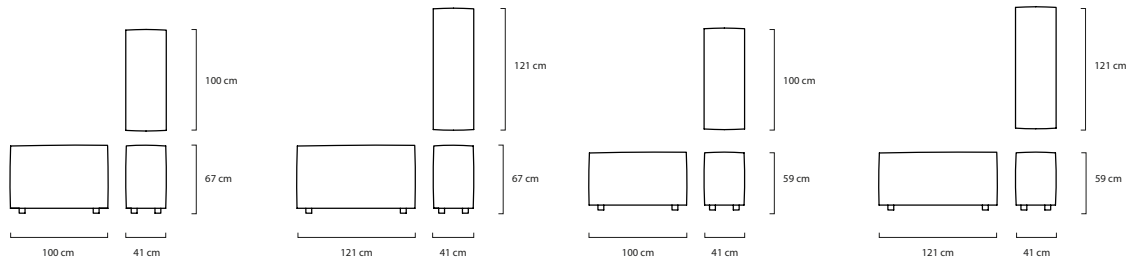

Hamptons

Linteloo Lab 2014

Deep - central unit

Undeep - central unit

Chaiselongue - central unit

Undeep - high large arm

Deep - high large arm

Undeep - low large arm

Deep - low large arm

Pouf 117 x 121

Pouf 96 x 121

Pouf 75 x 121

Pouf 117 x 100

Pouf 96 x 100

Pouf 75 x 100

Corner 100 x 100

Corner 100 x 121

Corner 121 x 121

Element 138 x 121

Element 138 x 155

Round terminal

**Footstool round
half ottoman**

Hamptons

Linteloo Lab 2014

Back cushion
117 x 55 cm

Back cushion
96 x 55 cm

Back cushion
85 x 55 cm

Back cushion
75 x 55 cm

Back cushion
60 x 55 cm

Pillow
48 x 48 cm

Mattress
160 x 200 cm

Mattress
140 x 200 cm