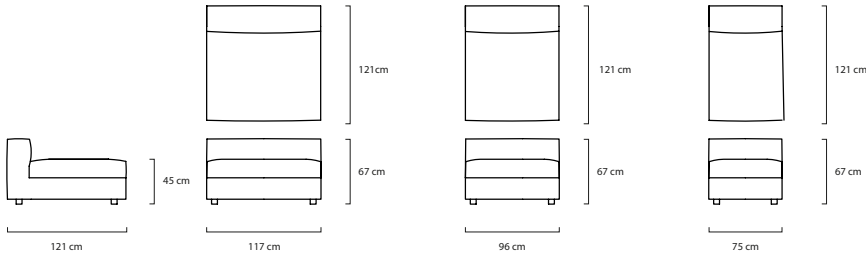

Hamptons

Linteloo Lab 2014

Deep - central unit

Undeep - central unit

Chaiselongue - central unit

Undeep - high large arm

Deep - high large arm

Undeep - low large arm

Deep - low large arm

Pouf 117 x 121

Pouf 96 x 121

Pouf 75 x 121

Pouf 117 x 100

Pouf 96 x 100

Pouf 75 x 100

Corner 100 x 100

Corner 100 x 121

Corner 121 x 121

Element 138 x 121

Element 138 x 155

Round terminal

**Footstool round
half ottoman**

Hamptons

Linteloo Lab 2014

Back cushion
117 x 55 cm

Back cushion
96 x 55 cm

Back cushion
85 x 55 cm

Back cushion
75 x 55 cm

Back cushion
60 x 55 cm

Pillow
48 x 48 cm

Mattress
160 x 200 cm

Mattress
140 x 200 cm